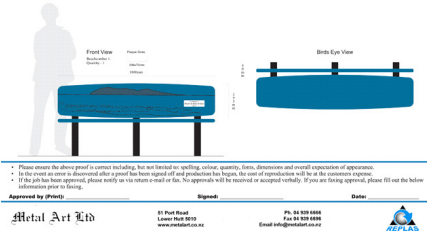

BEACHCOMBER SEAT RECYCLED PLASTIC

Metal Art Limited
Street & Park Furniture

DESCRIPTION

The Beachcomber Seat is available with standard 'surfboard' shaped planks, or more commonly with some artwork and customisation to suit the purpose and/or location. Create your own design or use our in-house service to produce a unique piece of recycled plastic furniture.

LENGTH

1800 mm

SLAT COLOUR

- ☐ Green
- ☐ Grey
- ☐ Blue
- ☐ Brown

SUPPORT COLOUR

Black

MOUNTING

Surface fixed

DESIGN SERVICE

Available on request

Beachcomber Seat

Artwork Proof Document

Metal Art Ltd

51 Port Road, Seaview
Wellington, New Zealand
Ph +64 4 939-6666
Fax +64 4 939-6696
info@metalart.co.nz
www.metalart.co.nz