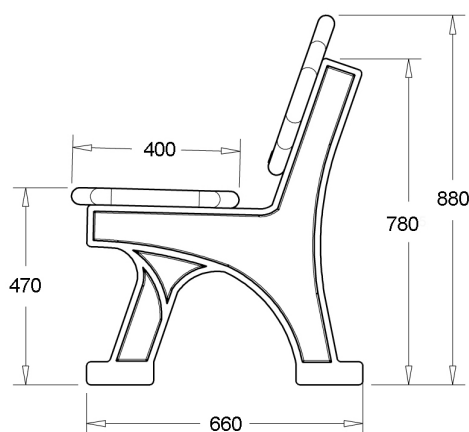

BEACHCOMBER SEAT RECYCLED PLASTIC

Metal Art Limited
Street & Park Furniture

DESCRIPTION

The Beachcomber Seat is available with standard 'surfboard' shaped planks, or more commonly with some artwork and customisation to suit the purpose and/or location. Create your own design or use our in-house service to produce a unique piece of recycled plastic furniture.

LENGTH

1800 mm

SLAT COLOUR

- ☐ Green
- ☐ Grey
- ☐ Blue
- ☐ Brown

SUPPORT COLOUR

Black

MOUNTING

Surface fixed

DESIGN SERVICE

Available on request

Beachcomber Seat

Artwork Proof Document

Metal Art Ltd

51 Port Road, Seaview
Wellington, New Zealand
Ph +64 4 939-6666
Fax +64 4 939-6696
info@metalart.co.nz
www.metalart.co.nz