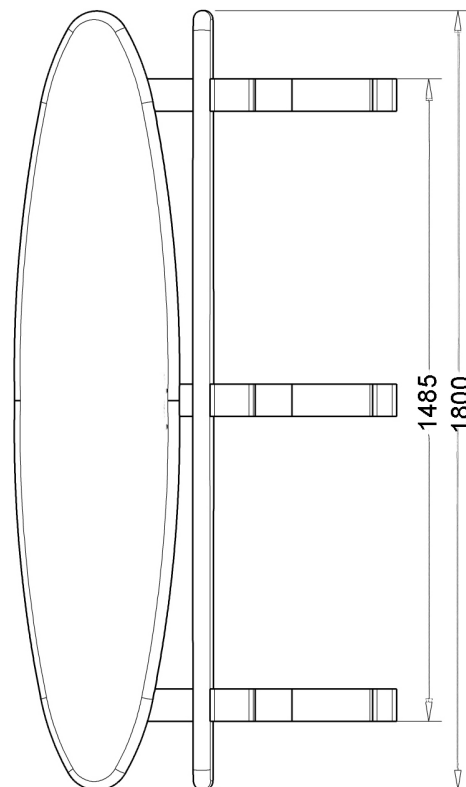

BEACHCOMBER SEAT RECYCLED PLASTIC

Metal Art Limited
Street & Park Furniture

DESCRIPTION

The Beachcomber Seat is available with standard 'surfboard' shaped planks, or more commonly with some artwork and customisation to suit the purpose and/or location. Create your own design or use our in-house service to produce a unique piece of recycled plastic furniture.

LENGTH

1800 mm

SLAT COLOUR

- Green
- Grey
- Blue
- Brown

SUPPORT COLOUR

Black

MOUNTING

Surface fixed

DESIGN SERVICE

Available on request

Beachcomber Seat

Artwork Proof Document

Metal Art Ltd

51 Port Road, Seaview
Wellington, New Zealand
Ph +64 4 939-6666
Fax +64 4 939-6696
info@metalart.co.nz
www.metalart.co.nz